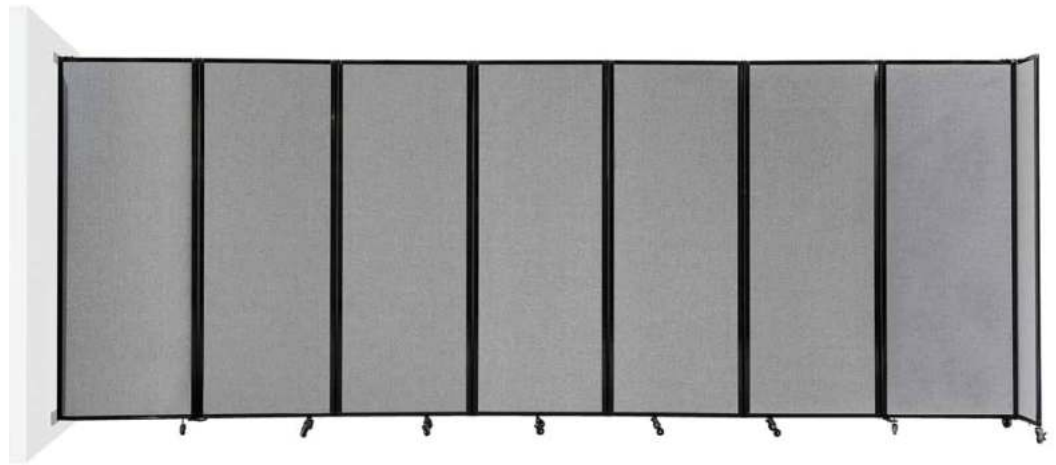

360 Degree Acoustic Room Divider Wall-Mountable (Fabric)

Multiple Configurations

Articulating hinges allow each panel to rotate 360 degrees, enabling infinite configurations including L-shapes, curved and straight lines.

Wall Mountable

Can be mounted to the wall within minutes using two L brackets provided, allowing for extra stability and minimal movement.

Customisable

Mix and match fabric colours or fabric and polycarbonate panels. Company logos and artwork can also be printed directly onto panels.

Sound Dampening

Engineered acoustic panels manufactured from a honeycomb cell core and specialist acoustic fabric for superior acoustic performance.

Easy storage

Folds down to 85cm x 85cm. Light weight and easy to move, simply roll away when not in use for quick and easy storage.

Each Room Divider panel rotates a full 360°. There are infinite configuration possibilities, whatever may be your need, we have a solution. The Wall-Mountable version of the room divider is constructed from extruded aluminium and is far superior to piano hinge folding partitions. It also features our no-pinch seams that increase safety, assemble, and transport as a breeze.